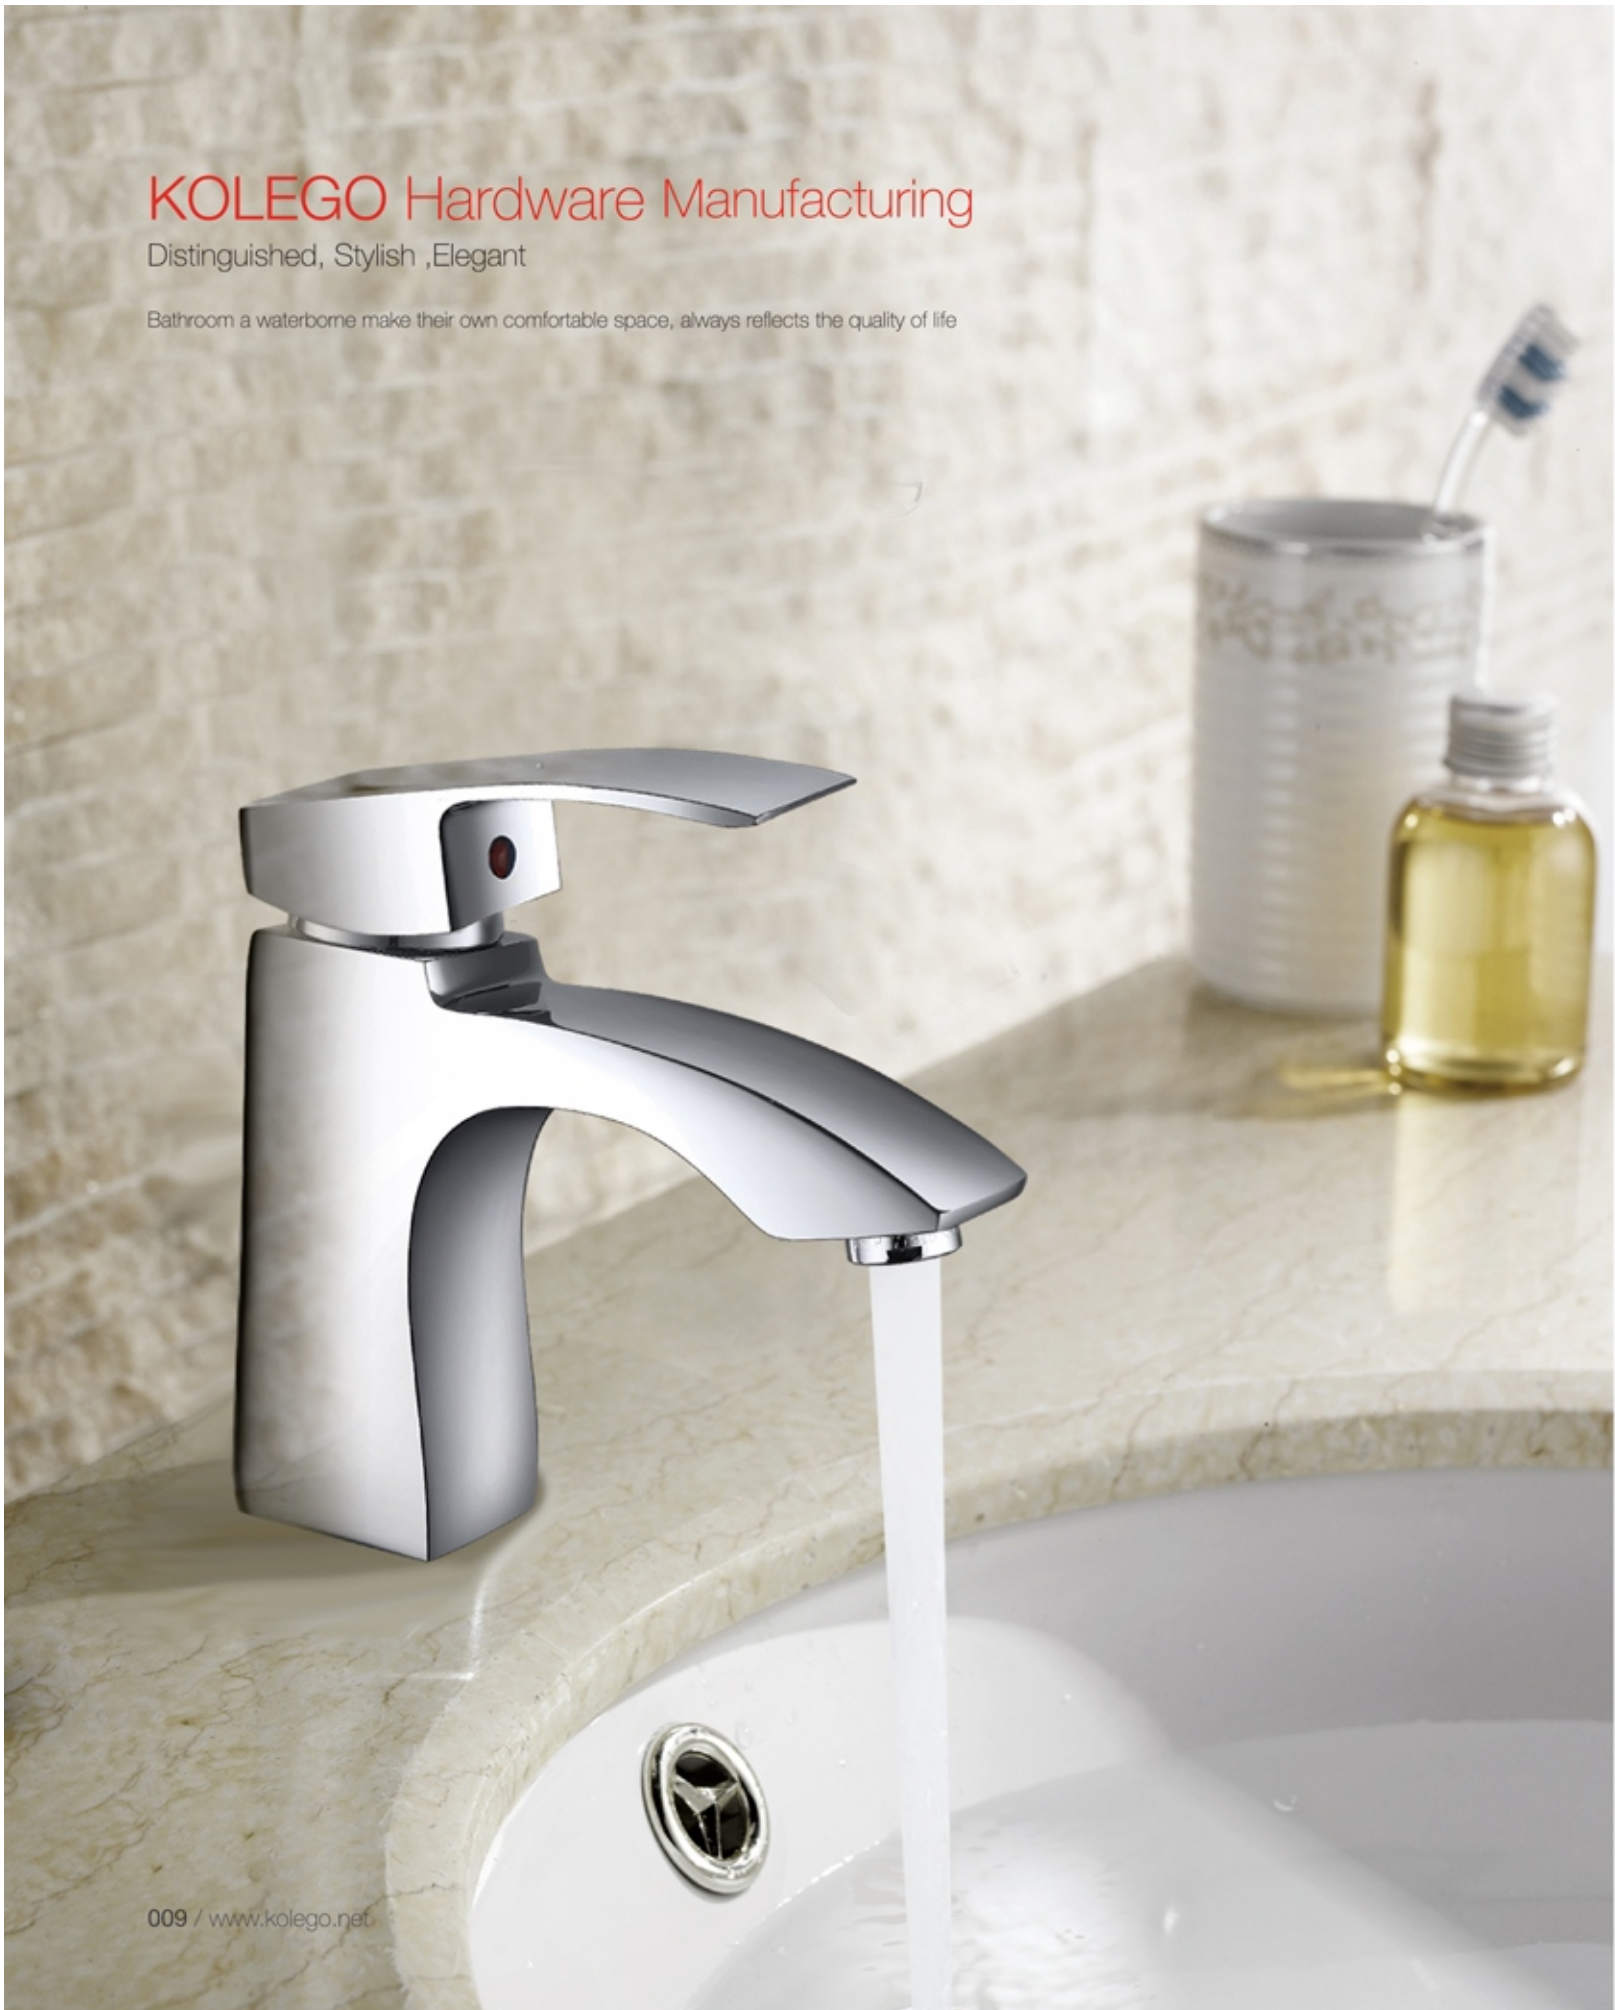

EGY4010005

Single Lever Wall Mounted Kitchen Faucet
Material: Brass
Finish: Chrome Plating
Center distance 100mm

LUOW35-03

Single Lever Bath/shower Faucet
Material: Brass
Finish: Chrome Plating

LUOW35-04

Single Lever shower Faucet
Material: Brass
Finish: Chrome Plating

GLG20110504

Single Lever shower Faucet
Material: Brass
Finish: Chrome Plating

KOLEGO Hardware Manufacturing

Distinguished, Stylish ,Elegant

If you are seeking for an exquisite and cutie style, then the GLG20110600 series is the ideal one that accommodates your preference. It stands out by the smart shape with refined curvy lines which is suitable for limited space,e.g an office-located basin. A counterpart of primary size is also offered in this series for a collection.

GLG20110600 (ϕ 40mm) Series

GLG20110601

Single Lever Lavatory Faucet
Material: Brass
Finish: Chrome Plating

GLG20110602

Single Lever Bidet Faucet
Material: Brass
Finish: Chrome Plating

GLG20110603

Single Lever Bath/shower Faucet
Material: Brass
Finish: Chrome Plating

GLG20110604

Single Lever shower Faucet
Material: Brass
Finish: Chrome Plating

KOLEGO Hardware Manufacturing

Distinguished, Stylish ,Elegant

Bathroom a waterborne make their own comfortable space, always reflects the quality of life